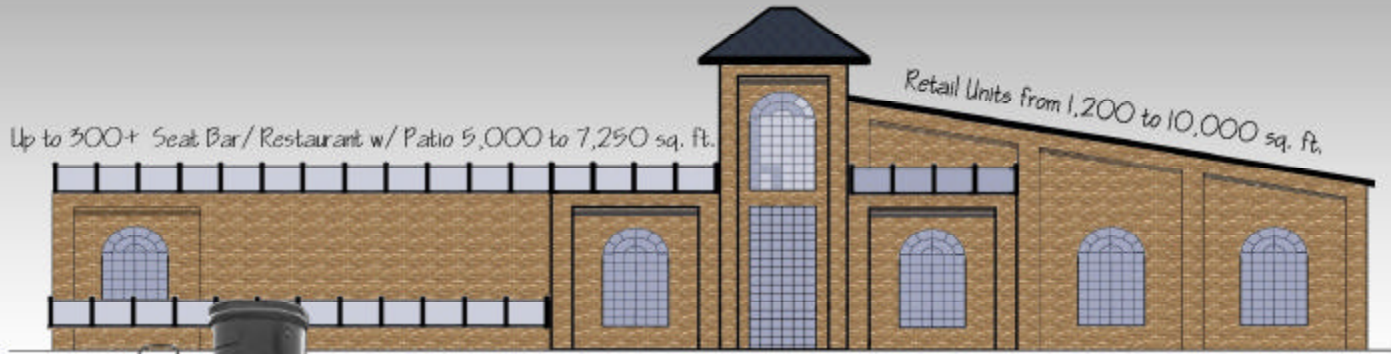

NOW LEASING

Up to 300+ Seat Bar/Restaurant w/ Patio 5,000 to 7,250 sq. ft.

Retail Units from 1,200 to 10,000 sq. ft.

ROUNDHOUSE
LONDON ONTARIO

(519) **852-9250**

INFO@CREATIVEPROPERTY.COM